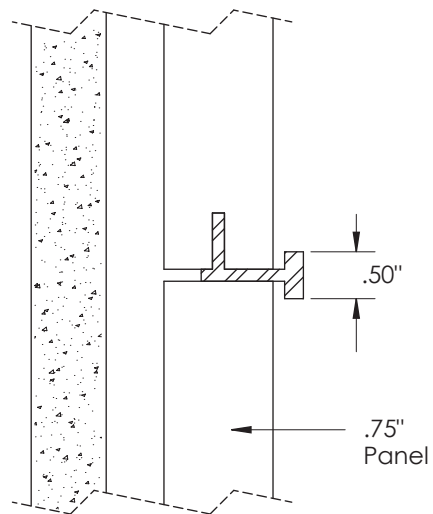

MONARCH EASY WALL PANEL SYSTEM

1/2" Captured Reveal

1/2" Captured	
Reveal Thickness	1/2"
Compatible Panel Thickness	3/4"
Finishes	Clear, Custom
Standard Length	144"

Side View

Horizontal Reveal
3/4" Panel: EPS-H075-C50

Top View

Vertical Reveal
3/4" Panel: EPS-V075-C50