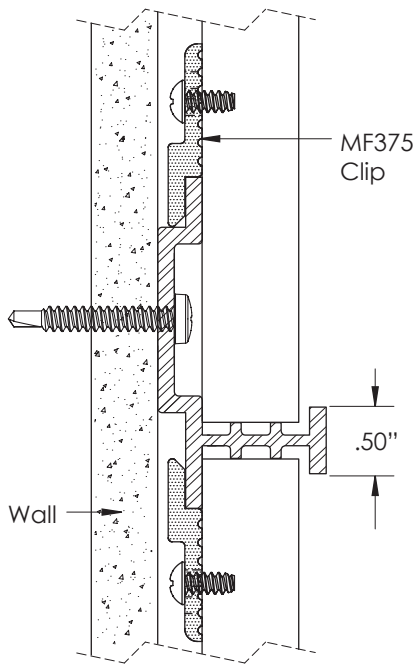

MONARCH EASY WALL PANEL SYSTEM

1/2" Captured Reveal

1/2" Captured	
Reveal Thickness	1/2"
Compatible Panel Thickness	3/4"
Finishes	Clear, Custom
Standard Length	144"

Side View

Horizontal Reveal
3/4" Panel: EPS-H075-C50

Top View

Vertical Reveal
3/4" Panel: EPS-V075-C50