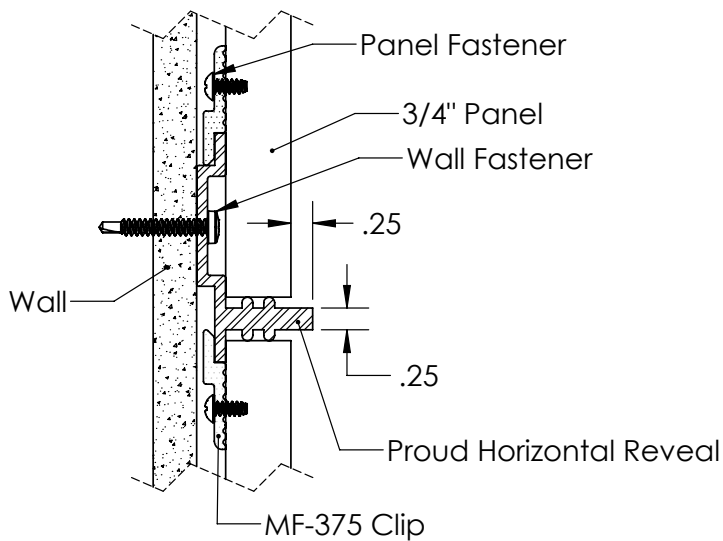

# MONARCH EASY WALL PANEL SYSTEM

Proud

PROUD REVEAL	
Reveal Thickness	1/4"
Compatible Panel Thickness	3/4"
Finishes	Clear, Black, Custom
Standard Length	144"

Horizontal Reveal  
3/4" Panel: EPS-H075-P

Vertical Reveal  
3/4" Panel: EPS-ET075-P