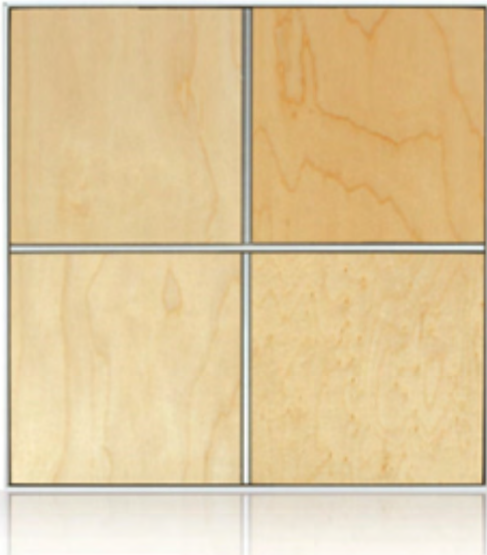

# MONARCH EASY WALL PANEL SYSTEM

Proud

PROUD REVEAL	
Reveal Thickness	1/4"
Compatible Panel Thickness	3/4"
Finishes	Clear, Black, Custom
Standard Length	144"

Horizontal Reveal  
3/4" Panel: EPS-H075-P

Vertical Reveal  
3/4" Panel: EPS-ET075-P