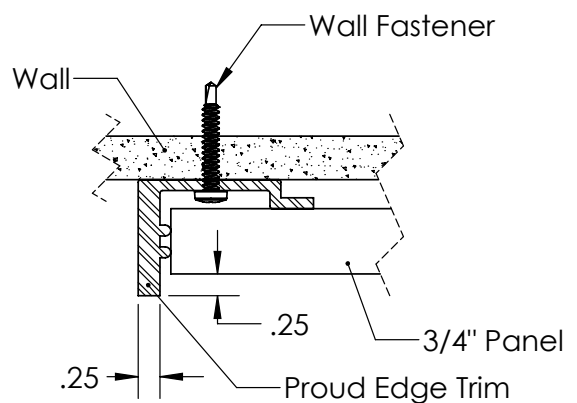

# MONARCH EASY WALL PANEL SYSTEM

Proud

PROUD REVEAL	
Reveal Thickness	1/4"
Compatible Panel Thickness	3/4"
Finishes	Clear, Black, Custom
Standard Length	144"

Horizontal Reveal  
3/4" Panel: EPS-H075-P

Vertical Reveal  
3/4" Panel: EPS-ET075-P