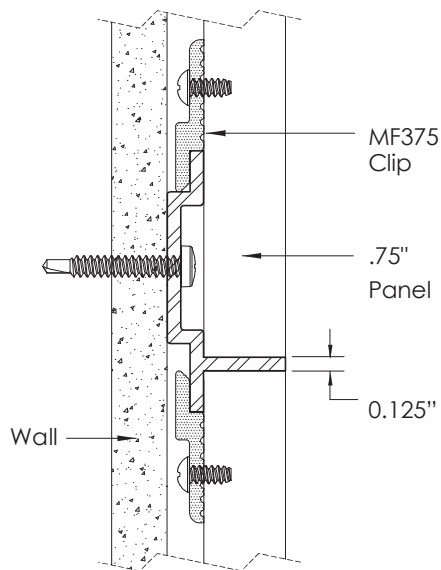

## Linear Reveal

LINEAR REVEAL	
Reveal Thickness	1/8"
Compatible Panel Thickness	3/4"
Finishes	Clear, Custom
Standard Length	144"

Horizontal Reveal  
3/4" Panel: EPS-H075-L

Vertical Reveal  
3/4" Panel: EPS-V075-L