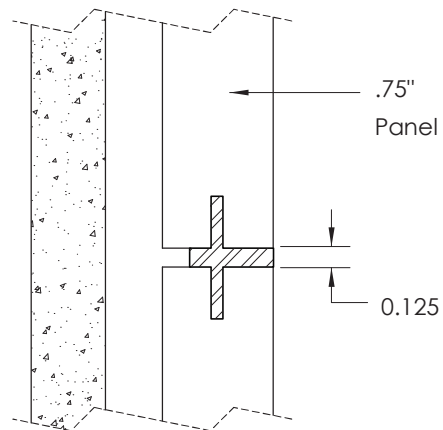

## Linear Reveal

LINEAR REVEAL	
Reveal Thickness	1/8"
Compatible Panel Thickness	3/4"
Finishes	Clear, Custom
Standard Length	144"

Horizontal Reveal  
3/4" Panel: EPS-H075-L

Vertical Reveal  
3/4" Panel: EPS-V075-L