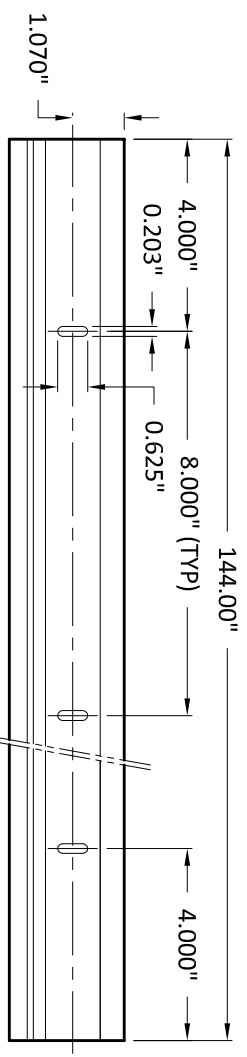

SCALE 1:2

SCALE 1:1

SCALE 1:4

PROPRIETARY AND CONFIDENTIAL
 THE INFORMATION CONTAINED IN THIS DRAWING IS THE SOLE PROPERTY OF MONARCH METAL FABRICATION. ANY REPRODUCTION IN PART OR AS A WHOLE WITHOUT THE WRITTEN PERMISSION OF MONARCH METAL FABRICATION IS PROHIBITED.

DO NOT SCALE DRAWING

DRAWN	NAME	DATE
GURU <td>GURU <td>14/04/18</td> </td>	GURU <td>14/04/18</td>	14/04/18
CHECKED	NAME	DATE
CHRIS	CHRIS	

TITLE: HORIZONTAL REVEAL - NARROW $\frac{3}{4}$ " PANEL

SIZE: A4
 DWG. NO.: EPS-H075-L
 REV: -

SCALE: 1:1, 1:2, 1:4
 WEIGHT: \approx 0.523 lbs/ft
 SHEET 1 OF 1