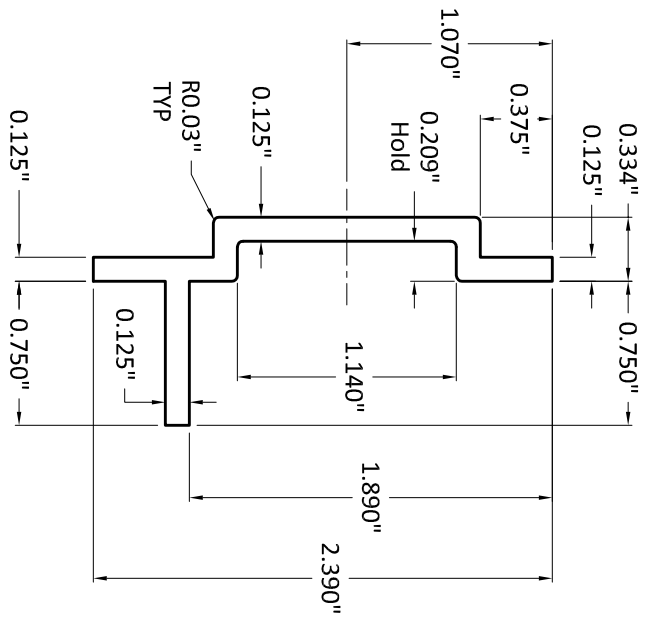

SCALE 1:2

SCALE 1:1

SCALE 1:4

PROPRIETARY AND CONFIDENTIAL
 THE INFORMATION CONTAINED IN THIS DRAWING IS THE SOLE PROPERTY OF MONARCH METAL FABRICATION. ANY REPRODUCTION IN PART OR AS A WHOLE WITHOUT THE WRITTEN PERMISSION OF MONARCH METAL FABRICATION IS PROHIBITED.

DO NOT SCALE DRAWING

DRAWN	NAME	DATE
GURU <td>GURU <td>14/04/18</td> </td>	GURU <td>14/04/18</td>	14/04/18
CHECKED	NAME	DATE
CHRIS	CHRIS	

TITLE: HORIZONTAL REVEAL - NARROW $\frac{3}{4}$ " PANEL

SIZE: A4
 DWG. NO.: EPS-H075-L
 REV: -

SCALE: 1:1, 1:2, 1:4
 WEIGHT: \approx 0.523 lbs/ft
 SHEET 1 OF 1